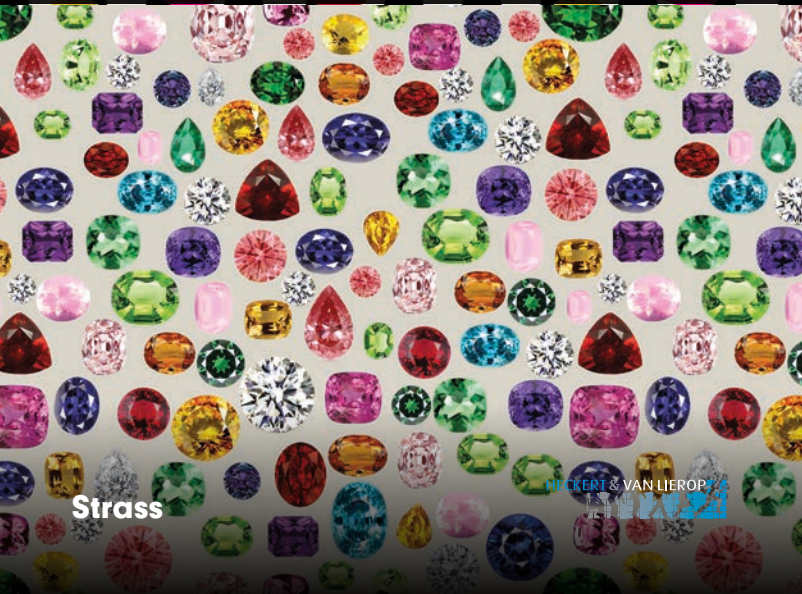

Strass

NICKERT & VAN LIEROP