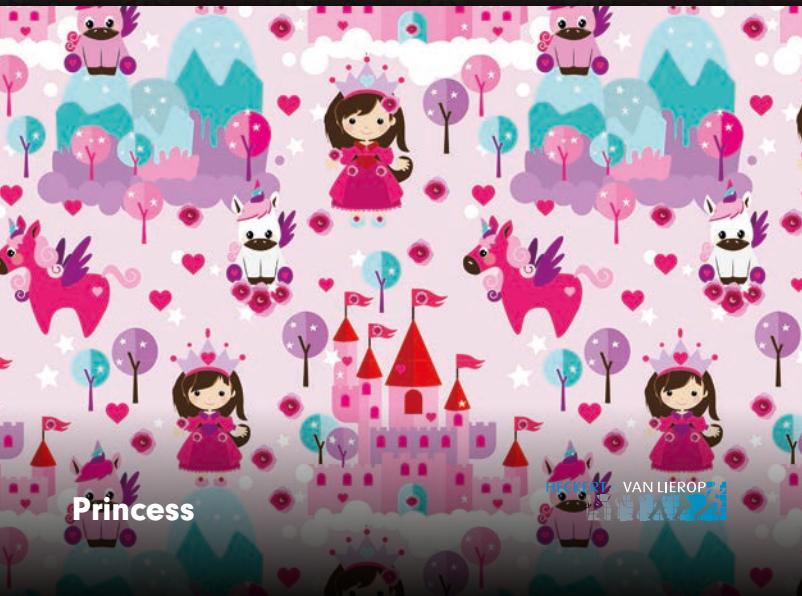

# Product design

Jouw hulpmiddel, jouw stijl.

HECKERT & VAN LIEROP

**Pink Kawaii  
Unicorn**

**Princess**

**Kiss**

**Strass**

**NICKERT & VAN LIEROP**

HEERBT & VAN LIEROP  
THE NETHERLANDS

**Glam  
Butterfly**

**Lily Cerisier  
Blue**

HECKERT & VAN LIEROP  
DESIGN

A repeating pattern of stylized ginkgo leaves and cones. The leaves are rendered in a golden-yellow color with fine, radiating lines, set against a dark navy blue background. The cones are also golden-yellow with a dotted texture. The pattern is dense and covers the entire area.

**Evening Blue  
Ginkgo Leaf**

A repeating pattern of stylized ginkgo leaves and cones. The leaves are rendered in a golden-yellow color with fine, radiating lines, set against a dark teal background. The cones are also golden-yellow with a dotted texture. The pattern is dense and covers the entire area.

Niet mogelijk  
bij een kunststof  
afwerking

**Paon**

A pattern of a blue python's scales. The scales are arranged in a grid-like fashion, with each scale having a distinct diamond or hexagonal shape. The color is a vibrant, iridescent blue with darker and lighter variations, giving it a shimmering, textured appearance.